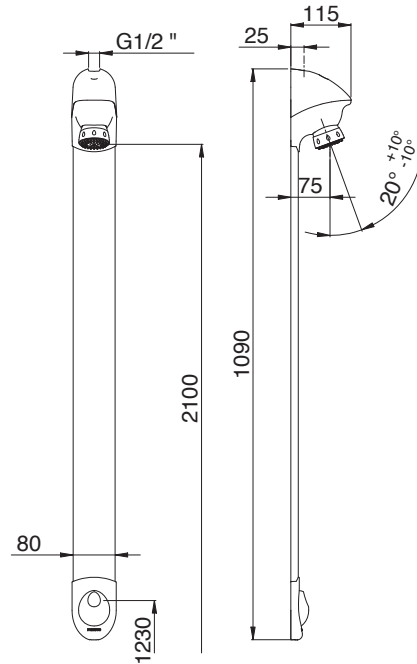

**Range:** PRESTO DL 400 SE®

**Ref:** 27460 - Timed flow single tap for exposed shower with straight stop valve, antibacterial

**> Working pressure:**

- 1 to 5 bar

**> Operation:**

- Soft trigger suitable for people with reduced mobility, children and the elderly

**> Flow:**

- 8l/min at 3 bar with integrated flow regulator
- Additional 6l/min regulator in the box
- Anti-water-hammering design
- Fixed shower head with orientable shower jet and anti-limescale spikes

**> Flow time:**

- 30 seconds (-10/+5 s.)

**> Hydraulic supply:**

- G 1/2" (15x21) top water inlet with straight stop valve for cold or premixed water

**> Material and colour finish:**

- Injected molded metal body and cover
- Extruded profile in Aluminium-Magnesium-Silicium alloy 6060
- Metal trigger, black finish

**> Delivered with :**

- VBA screws and nylon plugs
- Additional 6l/min regulator
- M G 1/2" - FG3/4" stop valve and filter
- Instruction manual

**> Standards & approvals :**

- Acoustic class I
- Molded chrome-plated body in accordance with EN 12540
- 200-hour neutral salt spray resistant (NSS) in accordance with ISO 9227