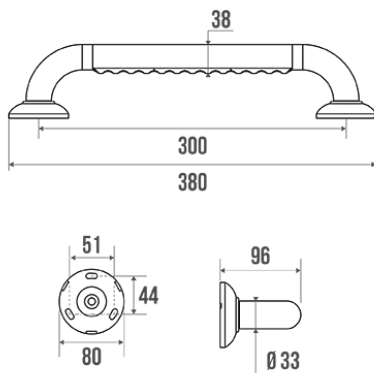

Product data sheet

Information

Designation	ERGOSOFT straight grab bar, 300 mm, White Polyalu, tube Ø 33 mm
Reference	046135

Product advantages

- + Non-slip and anti rotation grab bar.
- + Concealed fixings.
- + Corrosion resistant warranty.

Description

Ergonomic grab bar.
Composite material: White synthetic resin + aluminium profile + taupe ergonomic notch.
Tube Ø 33 mm.
White flange border and central body.
Non-slip and anti-rotation for the hand.

Stainless steel fixing screws included.

Technical characteristics

Material	Polyalu
Color	White
Dimensions	300 mm
Gross weight	0.581 kg
Packaging	Plastic protection bag + Hanger for display
Maximum Weight Capacity	150 kg
Laboratory tests	225 kg
Guarantee	10 years
Gencod	3563390461358
Custom code	7615200000

Technical sheet

[A55035800_IND_05](#)

Spare parts

Ref. 046100, Polyalu cover plate. Ref. 046101, Bag of 3 stainless steel screws. Ref. 046288, Flange, cover plate and fixings.

Fixing and maintenance advices