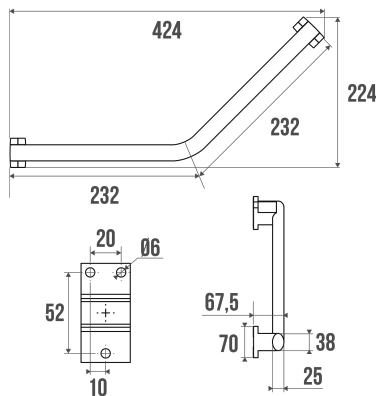

Product data sheet

Information

Designation	ARSIS 135° angled grab bar, 200 x 200 mm, White Epoxy-coated Aluminium
Reference	049832

Product advantages

- + Elliptic tube for an improved grip.
- + Possible to fit it "to the right" or "to the left".
- + Elegant and design shape.
- + Corrosion resistant warranty.

Description

2 fixing points.
Symmetrical 200 x 200 mm.
Elliptical tube in white epoxy-coated aluminium.
White resin cover plates.

Wall fixings included.
Design coordinated with all ARSIS Comfort items.
Perfectly suitable for use in the hospitality industry.

Technical characteristics

Material	Aluminium
Finish	Epoxy-coated
Color	White
Dimensions	200 x 200 mm
Diameter Ø	38 x 25 mm
Gross weight	0.500 kg
Net weight	0.445 kg
Packaging	Plastic protection bag + Hanger for display
CE Marking : safe load	150 kg

Laboratory tests	225 kg
Guarantee	10 years
Gencod	3563390498323
Custom code	7615200000
Technical sheet	A04984002_IND_05

Fixing and maintenance advices

Recommended height for the horizontal part : 800 mm from the ground. Grab bars provide support and added safety if properly fitted in accordance with our technical instructions. Careful consideration and selection of the appropriate wall fixings according to the wall-mounted support is required to ensure the long life of your accessory. The use of stainless steel screws (Ø 4 mm) is highly recommended to prevent corrosion in damp environment. Before drilling, physically hold the product against the wall at desired position and mark the hole locations. All the fixing points must be respected. After installation and before use, make sure that all fixing screws are tightened securely. DO NOT use the grab bar as a step. DO NOT sit on or hang from the grab bar.