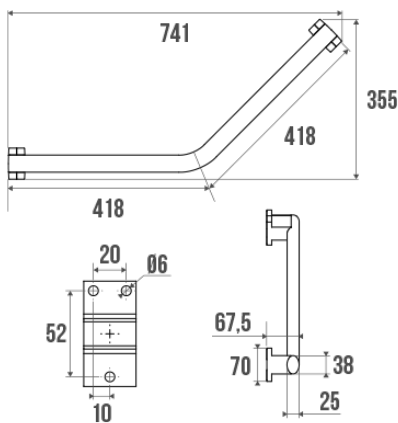

Product data sheet

Information

Designation	ARSIS 135° angled grab bar, 400 x 400 mm, White Epoxy-coated Aluminium
Reference	049833

Product advantages

- + Elliptic tube for an improved grip.
- + Possible to fit it "to the right" or "to the left".
- + Elegant and design shape.
- + Corrosion resistant warranty.

Description

2 fixing points.
Symmetrical 400 x 400 mm.
Elliptical tube in white epoxy-coated aluminium.
White resin cover plates.

Wall fixings included.
Design coordinated with all ARSIS Comfort items.
Perfectly suitable for use in the hospitality industry.

Technical characteristics

Material	Aluminium
Finish	Epoxy-coated
Color	White
Dimensions	400 x 400 mm
Diameter Ø	38 x 25 mm
Gross weight	0.760 kg
Net weight	0.665 kg
Packaging	Plastic protection bag + Hanger for display

CE Marking : safe load	150 kg
Laboratory tests	225 kg
Guarantee	10 years
Gencod	3563390498330
Custom code	7615200000
Technical sheet	A04984002_IND_05

Fixing and maintenance advices

Recommended height for the horizontal part : 800 mm from the ground. Grab bars provide support and added safety if properly fitted in accordance with our technical instructions. Careful consideration and selection of the appropriate wall fixings according to the wall-mounted support is required to ensure the long life of your accessory. The use of stainless steel screws (Ø 4 mm) is highly recommended to prevent corrosion in damp environment. Before drilling, physically hold the product against the wall at desired position and mark the hole locations. All the fixing points must be respected. After installation and before use, make sure that all fixing screws are tightened securely. DO NOT use the grab bar as a step. DO NOT sit on or hang from the grab bar.