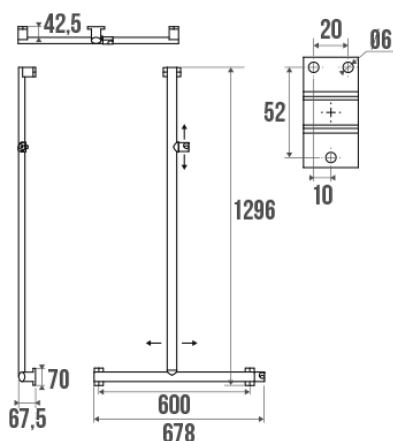

Product data sheet

Information

Designation	ARSIS T-or L-shaped shower bar, White Epoxy-coated Aluminium, mat chrome-plated flanges
Reference	049920

Product advantages

- + **Adjustable: convertible into a T or L shape, for all configurations.**
- + **Elliptic tube for an improved grip.**
- + **Help to get up and stand.**
- + **With 2 brackets for shower handset : sliding and fixed rotating.**

Description

Adjustable: convertible into T or L shape at assembly stage. Once assembled, the positioning remains fixed: 3 fixing points.

With shower rail slider bracket: 1 slider bracket on the vertical bar to ease the catch in hand of the shower handset. 1 fixed and rotating bracket on the horizontal bar to enable people while sitting to have a shower without any difficulty.

Technical characteristics

Material	Aluminium
Finish	Epoxy-coated
Color	Mat chrome-plated & white
Dimensions	1296 x 637 mm
Diameter Ø	38 x 25 mm
Gross weight	2.020 kg
Net weight	1.500 kg
Packaging	Cardboard box + label

CE Marking : safe load	150 kg
Laboratory tests	225 kg
Guarantee	10 years
Gencod	3563390499207
Custom code	7615200000
Technical sheet	A04982007_IND_04
Spare parts	Réf. 049007 : Support de fixation alu chromé, Réf. 049009 : Cache-fixation gris chromé mat