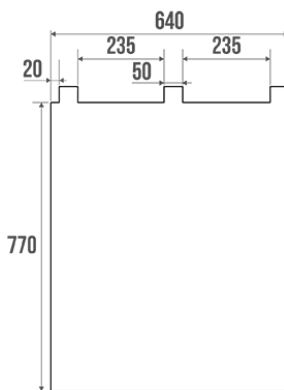

Product data sheet

Information

Designation	Anti-splash curtain for hinged bar, 640 x 770 mm, White Water-repellent Polyester
Reference	048830

Description

100 % polyester white fabric.
Weighted hem.
Fixing by 3 scratch bands 50 mm width.
30 °C whash recommended.

For bars Ø 30 mm.

Technical characteristics

Material	Polyester
Finish	Water-repellent
Color	White
Dimensions	640 x 770 mm
Gross weight	0.080 kg
Packaging	Grip seal bag
Guarantee	1 year
Gencod	3563390488300
Custom code	3922900000
Technical sheet	No technical sheet available