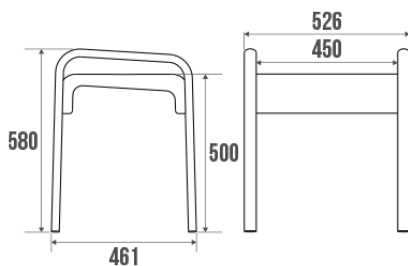

Description

Delivered unassembled.

Wall fixings included.
Design coordinated with the ARSIS shower bars.
Perfectly suitable for use in the hospitality industry.

Technical characteristics

| | |
|-------------------------|----------------------------------|
| Material | Polymer & Aluminium |
| Finish | Epoxy-coated |
| Color | White & Mat Grey |
| Dimensions | 461 x 526 x 580 mm |
| Diameter Ø | 38 x 25 mm |
| Gross weight | 6.000 kg |
| Net weight | 4.800 kg |
| Packaging | Cardboard box |
| Maximum Weight Capacity | 150 kg |
| CE Marking : safe load | 150 kg |
| Laboratory tests | 225 kg |
| Guarantee | 10 years |
| Gencod | 3563390477717 |
| Custom code | 7615200000 |
| Technical sheet | S04777000_IND_03 |