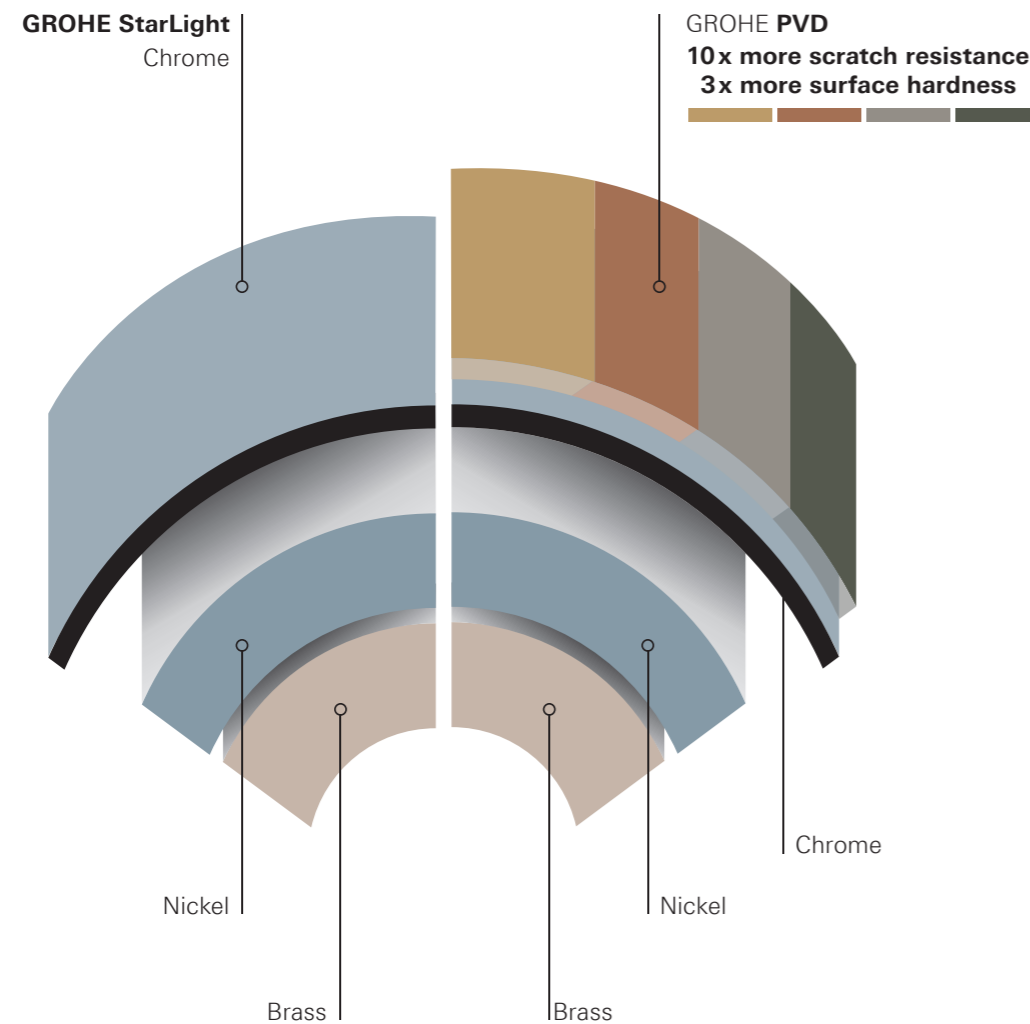

**NICKEL**  
THE NATURAL,  
HARMONIC STYLE.

The natural feel. Use our Nickel finishes where high quality combines with organic elements to deliver clear-headed purity and natural warmth. Harmonises with stone, light concrete or marble.

# GROHE PVD UNRIVALED HARD AND SCRATCH RESISTANT.

**Made-to-last surfaces ranging from precious matt to shiny like a diamond.**

GROHE taps are made to look as beautiful decades on as they did the day you first fell in love with them. The special recipe to success lies in our long-lasting surface quality. GROHE uses state-of-the-art technology to deliver exceptional quality finishes. The physical vapour deposition (PVD) process ensures that the surface composition is three-times harder, delivering glistening gold or sophisticated stainless-steel finishes. As well as being harder, the surface is also ten times more scratch resistant, so it can be cherished for a lifetime.