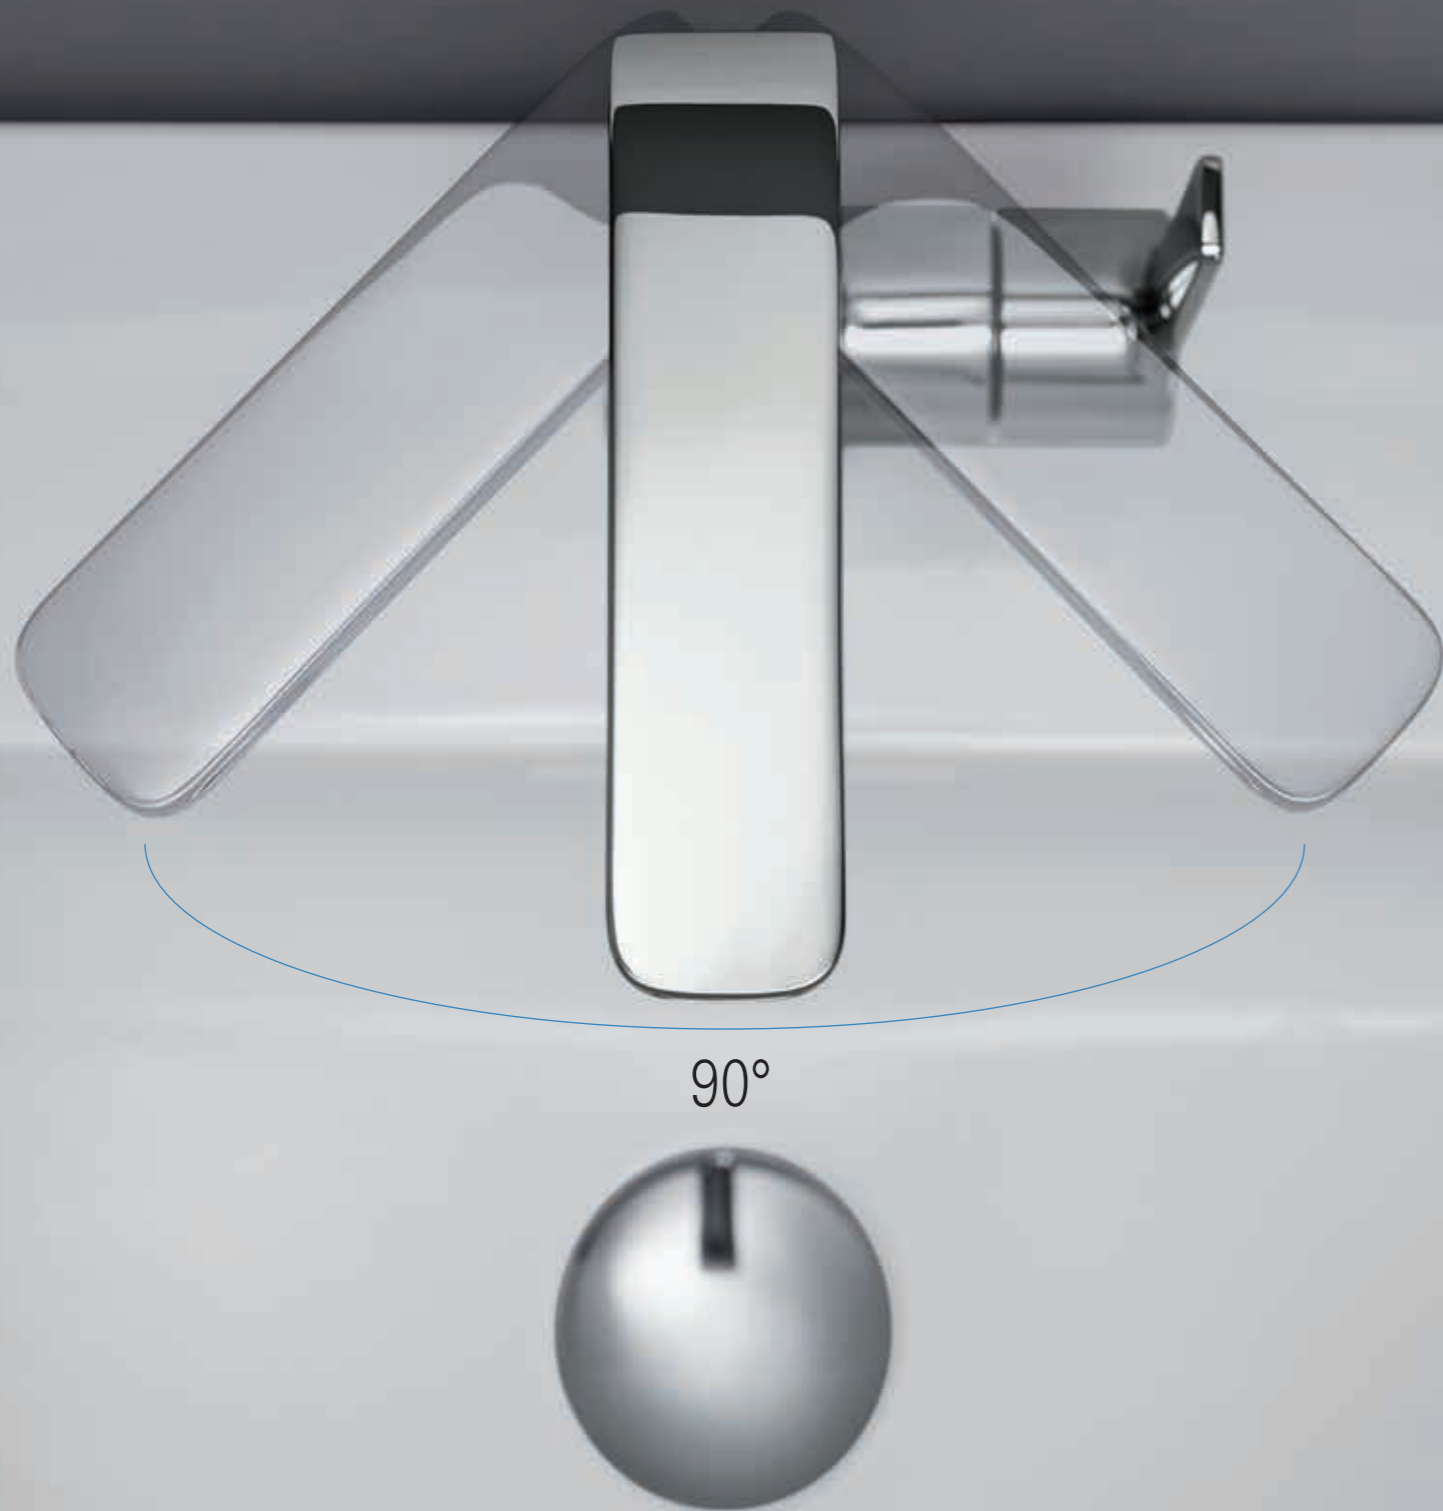

The thin rectangular geometries of the spout and lever extend parallel from the pure cylindrical body. The spout has been moved up to achieve an elegant and lightweight appearance to create a product that perfectly fits in the modern architectural context. With thin proportions and pure composition of both round and square forms, Lineare offers ultimate flexibility when it comes to bathroom design choices.

## FEATURES & BENEFITS

Increased spout height for enhanced comfort

Watersaving and easy to clean  
GROHE EcoJoy SpeedClean mousseur.

90° swivel angle for a better accessibility,  
cleanability and more comfort.

Increased comfort thanks to side operation and smoothest  
handling for effortless precision and ultimate comfort for a  
lifetime thanks to GROHE SilkMove.

Extra slim body with only 40 mm diameter.

The L-Size model comes with a 90° swivable spout