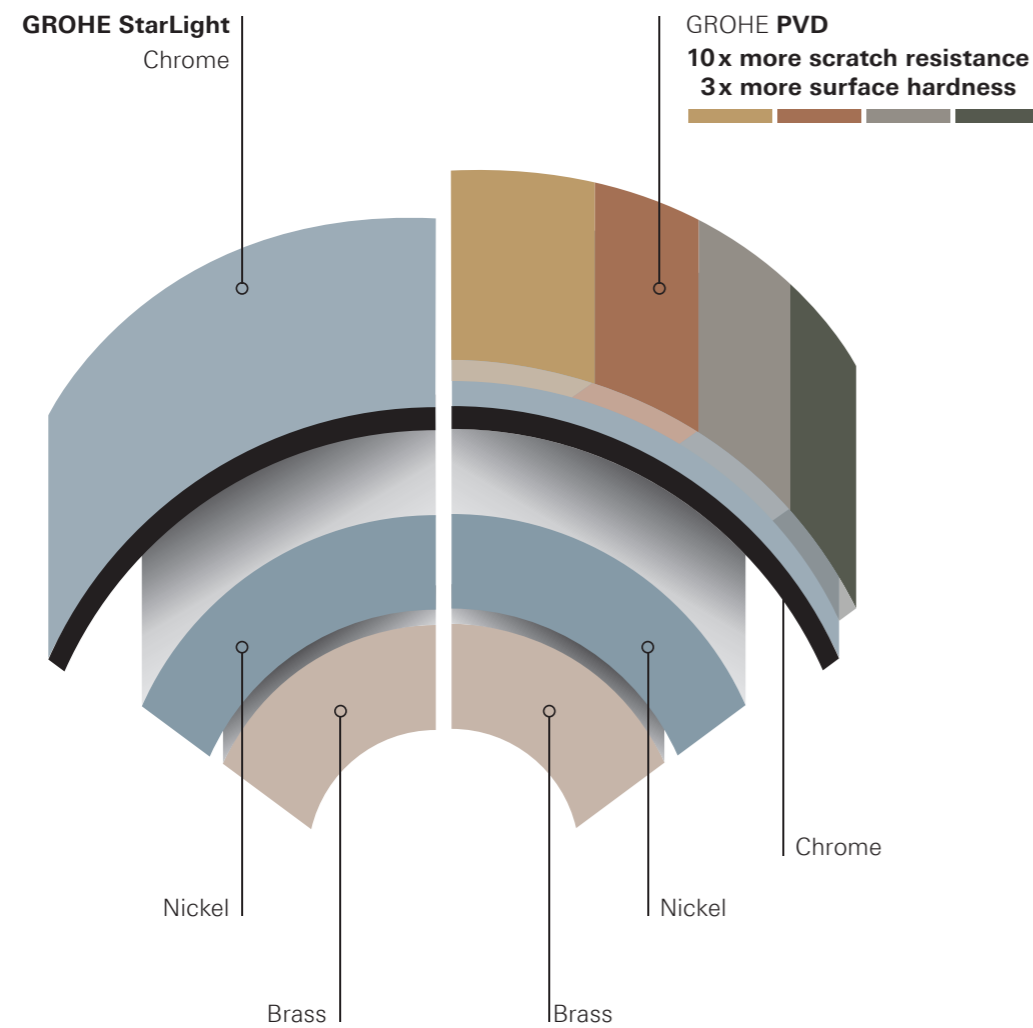

GROHE PVD

UNRIVALED HARD AND SCRATCH RESISTANT

MADE-TO-LAST SURFACES RANGING FROM PRECIOUS MATT TO SHINY LIKE A DIAMOND.

GROHE taps are made to look as beautiful decades on as they did the day you first fell in love with them. The special recipe to success lies in our long-lasting surface quality. GROHE uses state-of-the-art technology to deliver exceptional quality finishes. The physical vapour deposition (PVD) process ensures that the surface composition is three-times harder, delivering glistening gold or sophisticated stainless-steel finishes. As well as being harder, the surface is also ten times more scratch resistant, so it can be cherished for a lifetime.