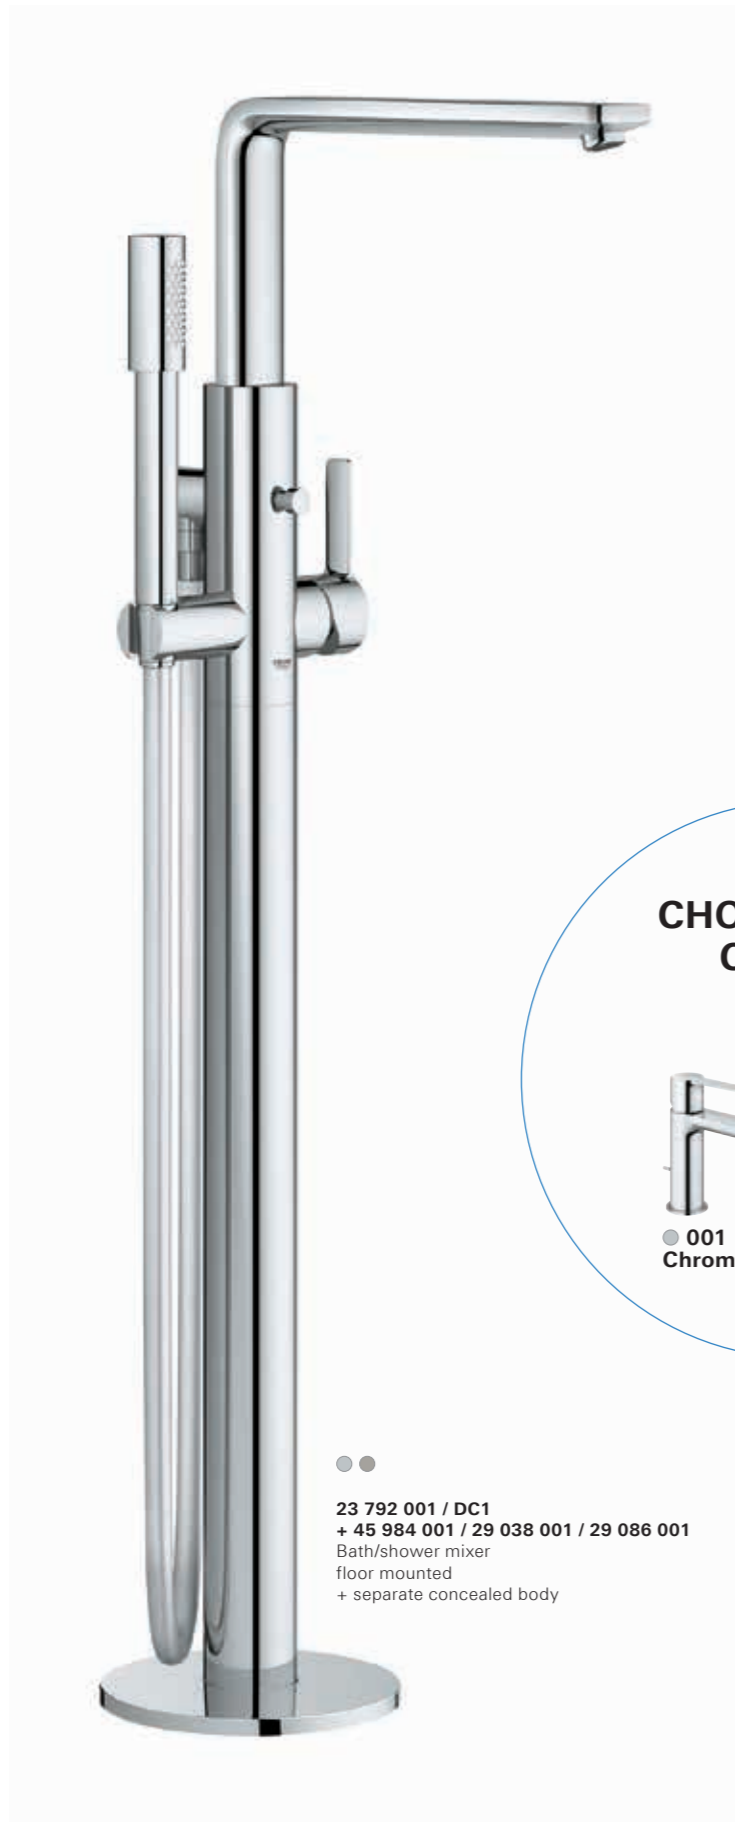

● ●
23 792 001 / DC1
+ 45 984 001 / 29 038 001 / 29 086 001
Bath/shower mixer
floor mounted
+ separate concealed body

CHOOSE YOUR COLOUR

● **001**
Chrome

● **DC1**
SuperSteel

● ●
23 444 001 / DC1
L-Size
Basin mixer wall mounted, 207 mm
+ separate concealed body
19 409 001 / DC1 + 23 571 000
M-Size, 149 mm
+ separate concealed body

● ●
33 865 001 / DC1
Shower mixer

Colour options:
● 001 | StarLight Chrome
● DC1 | SuperSteel