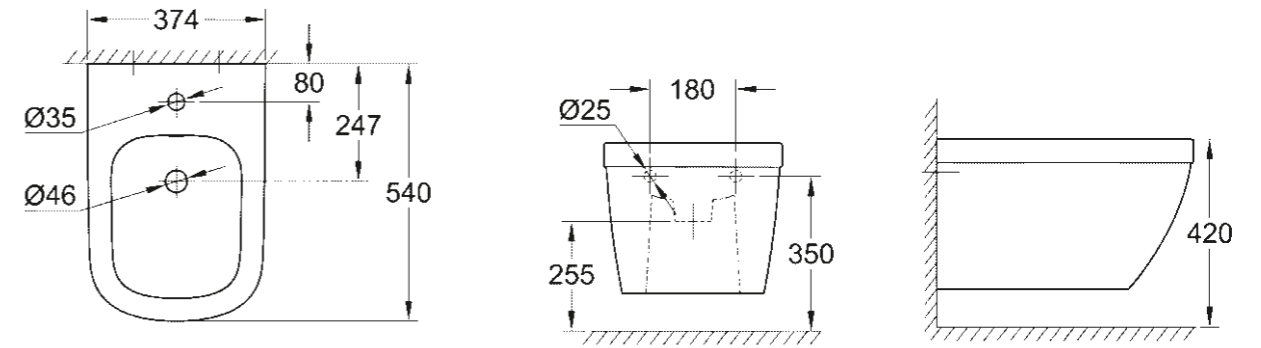

\* With PureGuard

**39 458 000**  
Seat & cover soft close for compact WC  
quick release function  
**39 459 000**  
w/o soft close

**39 332 000**  
Cistern bottom inlet

**39 338 000**  
Floorstanding WC for closed coupled combination  
Triple Vortex, universal outlet