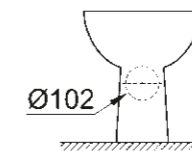

39 347 000
WC closed coupled combination:
WC, boxed rim, horizontal outlet (39 428 000)
Cistern side inlet (39 437 000), Seat & cover soft close (39 493 000)