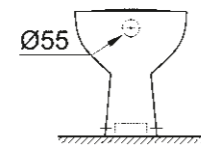

39 429 000
Floorstanding WC for closed coupled combination
rimless, vertical outlet