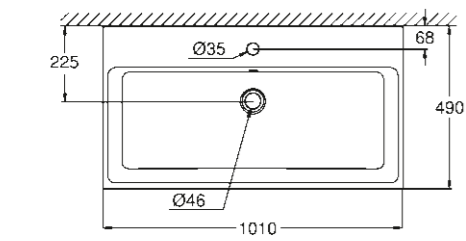

CUBE CERAMIC

A CLEAR STYLE STATEMENT

WASHBASIN

39 386 00H
Wall hung basin
100 cm