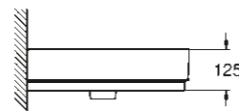

### WASHBASIN

**39 386 00H**  
Wall hung basin  
100 cm

**39 469 00H**  
Wall hung basin  
80 cm

**39 473 00H**  
Wall hung basin  
60 cm

**39 474 00H**  
Wall hung basin  
50 cm

**39 475 00H**  
Countertop basin  
100 cm