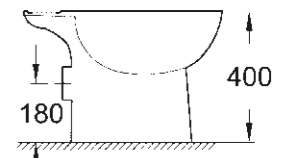

39 347 000
WC closed coupled combination:
WC, boxed rim, horizontal outlet (39 428 000)
Cistern side inlet (39 437 000), Seat & cover soft close (39 493 000)