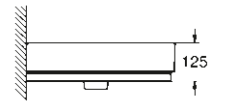

**39 476 00H**  
Countertop basin  
80 cm

**39 477 00H**  
Countertop basin  
60 cm

**39 478 00H**  
Countertop basin  
50 cm

**39 482 00H**  
Vessel basin  
40 cm

**39 479 00H**  
Drop-in basin  
60 cm

**39 483 00H**  
Handrinse basin  
45 cm