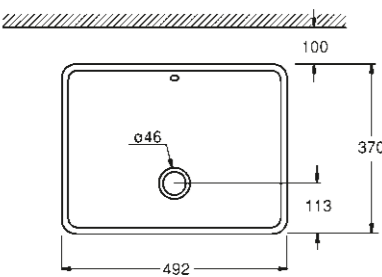

39 480 00H
Undercounter basin
50 cm