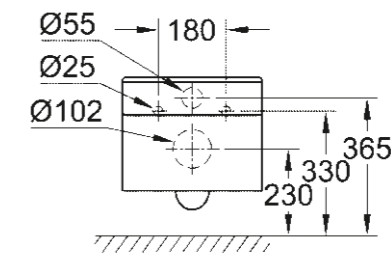

39 244 00H
Wall hung WC
rimless