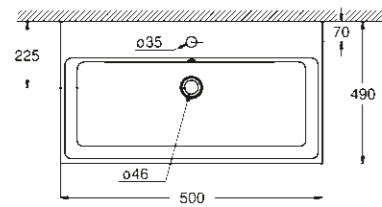

39 478 00H
Countertop basin
50 cm