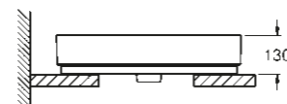

**WC/BIDET**

**39 480 00H**  
Undercounter basin  
50 cm

**39 244 00H**  
Wall hung WC  
rimless

**39 481 00H**  
Vessel basin  
50 cm

**39 485 00H**  
Floorstanding WC back to wall  
rimless

**39 488 000**  
Seat & cover soft close  
quick release function