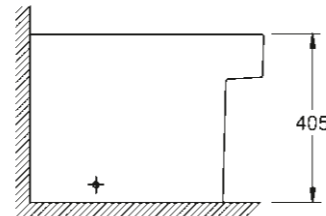

UNIVERSAL SHOWER TRAY COLLECTION

MODERN DESIGN FOR ALL MOUNTING OPTIONS