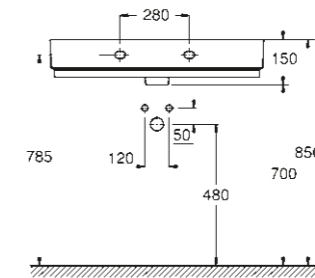

**39 476 00H**  
Countertop basin  
80 cm

**39 477 00H**  
Countertop basin  
60 cm

**39 478 00H**  
Countertop basin  
50 cm

**39 482 00H**  
Vessel basin  
40 cm

**39 479 00H**  
Drop-in basin  
60 cm

**39 483 00H**  
Handrinse basin  
45 cm