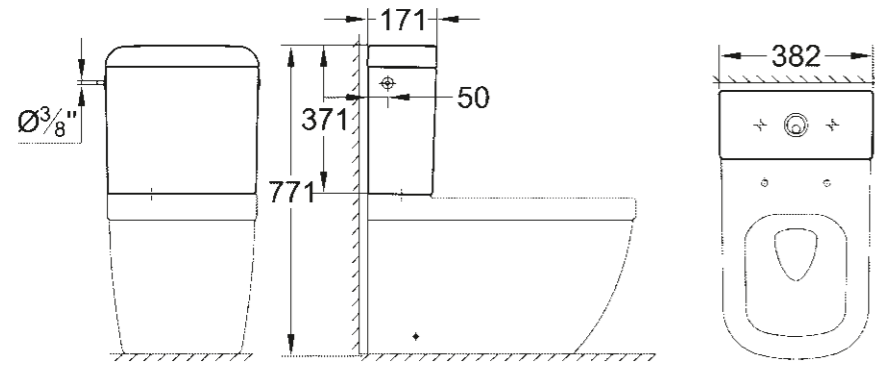

39 333 000
Cistern side and back inlet