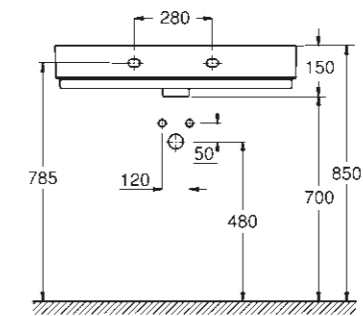

### WASHBASIN

**39 386 00H**  
Wall hung basin  
100 cm

**39 469 00H**  
Wall hung basin  
80 cm

**39 473 00H**  
Wall hung basin  
60 cm

**39 474 00H**  
Wall hung basin  
50 cm

**39 475 00H**  
Countertop basin  
100 cm