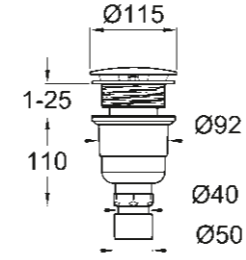

49 533 000*
Waste set vertical for Universal shower trays