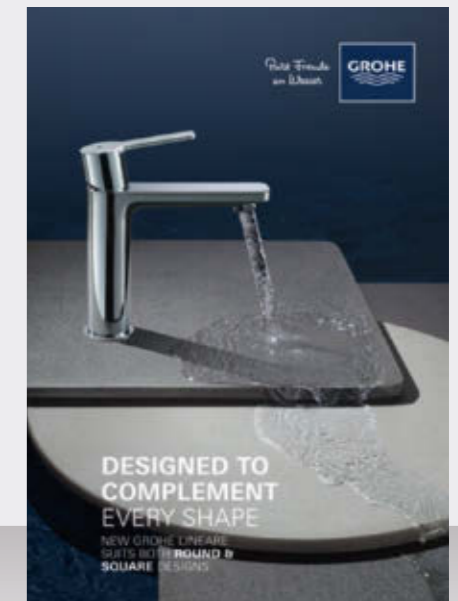

Just scan the QR codes to view the latest brochures as download or PDF on your tablet or smart phone.

OR VISIT THE WORLD OF GROHE AT [GROHE.CO.UK](http://GROHE.CO.UK)

BATH BROCHURE

SPA BROCHURE

SENSIA ARENA BROCHURE

LINEARE BROCHURE

RAPIDO SMARTBOX BROCHURE

KITCHEN BROCHURE

SANITARY SYSTEMS BROCHURE

Follow us