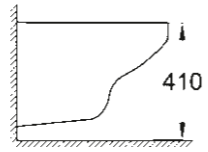

39 432 000
Floorstanding bidet