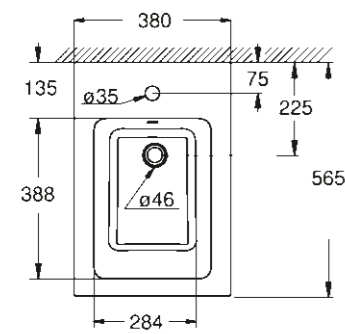

39 487 00H
Floorstanding bidet