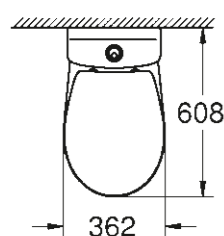

39 347 000
WC closed coupled combination:
WC, boxed rim, horizontal outlet (39 428 000)
Cistern side inlet (39 437 000), Seat & cover soft close (39 493 000)