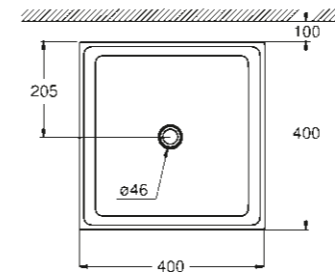

**39 476 00H**  
Countertop basin  
80 cm

**39 477 00H**  
Countertop basin  
60 cm

**39 478 00H**  
Countertop basin  
50 cm

**39 482 00H**  
Vessel basin  
40 cm

**39 479 00H**  
Drop-in basin  
60 cm

**39 483 00H**  
Handrinse basin  
45 cm