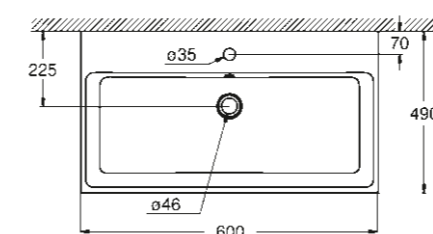

39 477 00H
Countertop basin
60 cm