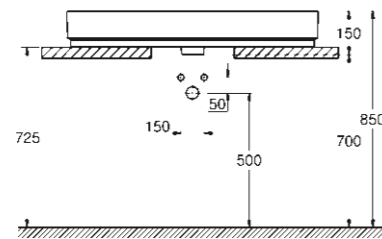

39 478 00H
Countertop basin
50 cm