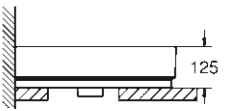

### WASHBASIN

**39 386 00H**  
Wall hung basin  
100 cm

**39 469 00H**  
Wall hung basin  
80 cm

**39 473 00H**  
Wall hung basin  
60 cm

**39 474 00H**  
Wall hung basin  
50 cm

**39 475 00H**  
Countertop basin  
100 cm