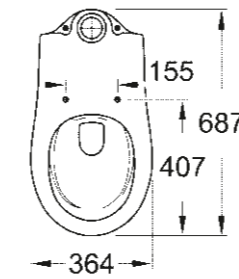

39 429 000
Floorstanding WC for closed coupled combination
rimless, vertical outlet