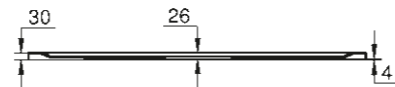

39 308 000*
Universal shower tray 90 cm x 120 cm