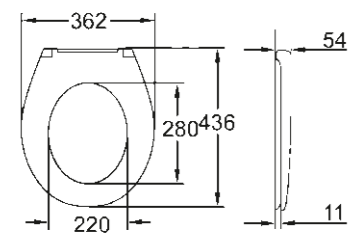

39 493 000
Seat & cover soft close
quick release function
39 492 000
w/o soft close
quick release function