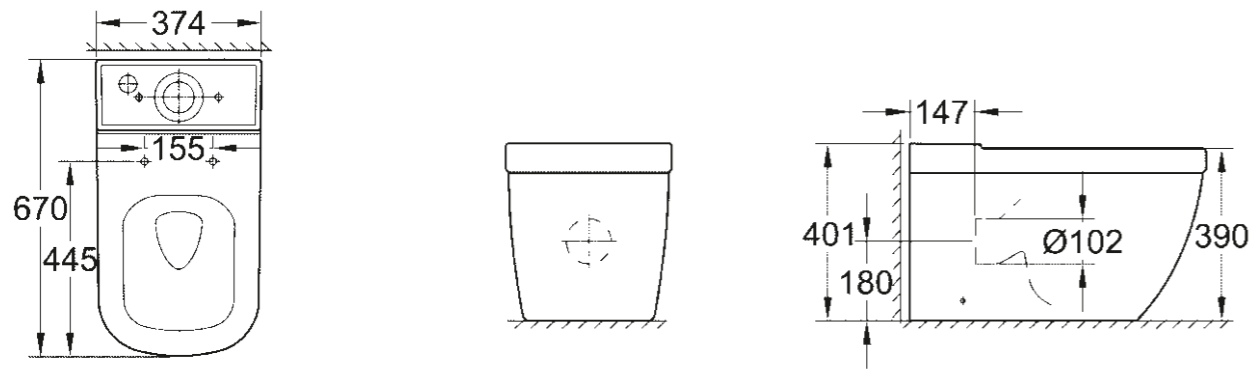

\* With PureGuard

**39 458 000**  
Seat & cover soft close for compact WC  
quick release function  
**39 459 000**  
w/o soft close

**39 332 000**  
Cistern bottom inlet

**39 338 000**  
Floorstanding WC for closed coupled combination  
Triple Vortex, universal outlet