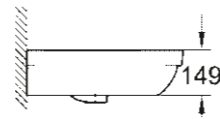

39 335 000
39 335 00H*
Wall hung basin
60 cm