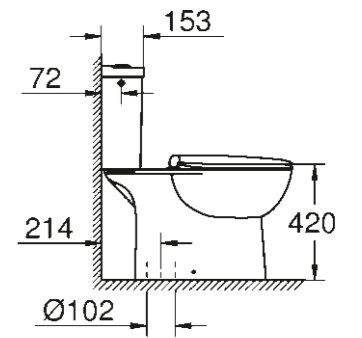

**39 351 000**  
Wall hung WC  
rimless  
Seat & cover soft close  
Quick release function

**39 430 000**  
Floorstanding WC  
rimless

**39 346 000**  
WC closed coupled combination:  
WC, rimless, vertical outlet (39 429 000)  
Cistern side inlet (39 437 000)  
Seat & cover soft close (39 493 000)