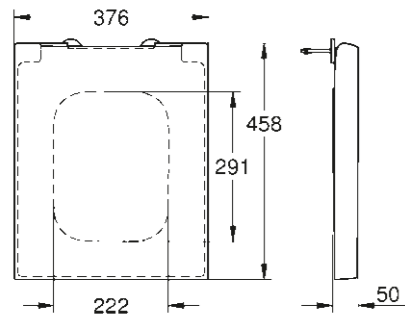

39 488 000
Seat & cover soft close
quick release function