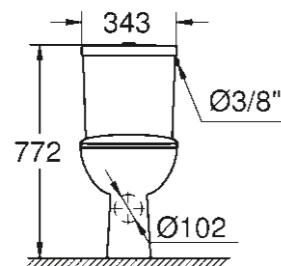

39 347 000
WC closed coupled combination:
WC, boxed rim, horizontal outlet (39 428 000)
Cistern side inlet (39 437 000), Seat & cover soft close (39 493 000)