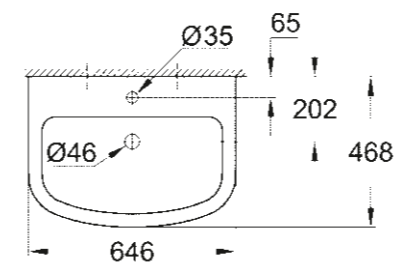

BAU CERAMIC VERSATILITY FOR A MODERN LIFE

WASHBASIN

39 420 000
Wall hung basin
65 cm