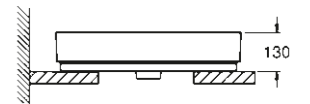

**39 476 00H**  
Countertop basin  
80 cm

**39 477 00H**  
Countertop basin  
60 cm

**39 478 00H**  
Countertop basin  
50 cm

**39 482 00H**  
Vessel basin  
40 cm

**39 479 00H**  
Drop-in basin  
60 cm

**39 483 00H**  
Handrinse basin  
45 cm