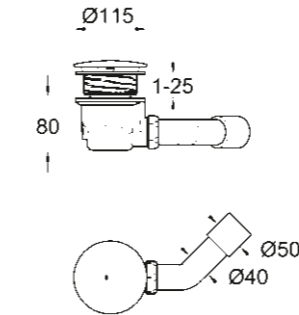

49 534 000*
Waste set horizontal for Universal shower trays