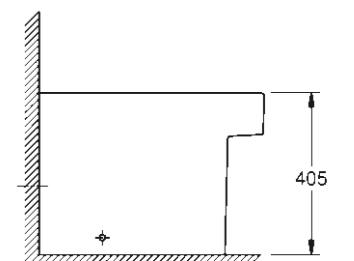

**WC/BIDET**

**39 480 00H**  
Undercounter basin  
50 cm

**39 244 00H**  
Wall hung WC  
rimless

**39 481 00H**  
Vessel basin  
50 cm

**39 485 00H**  
Floorstanding WC back to wall  
rimless

**39 488 000**  
Seat & cover soft close  
quick release function