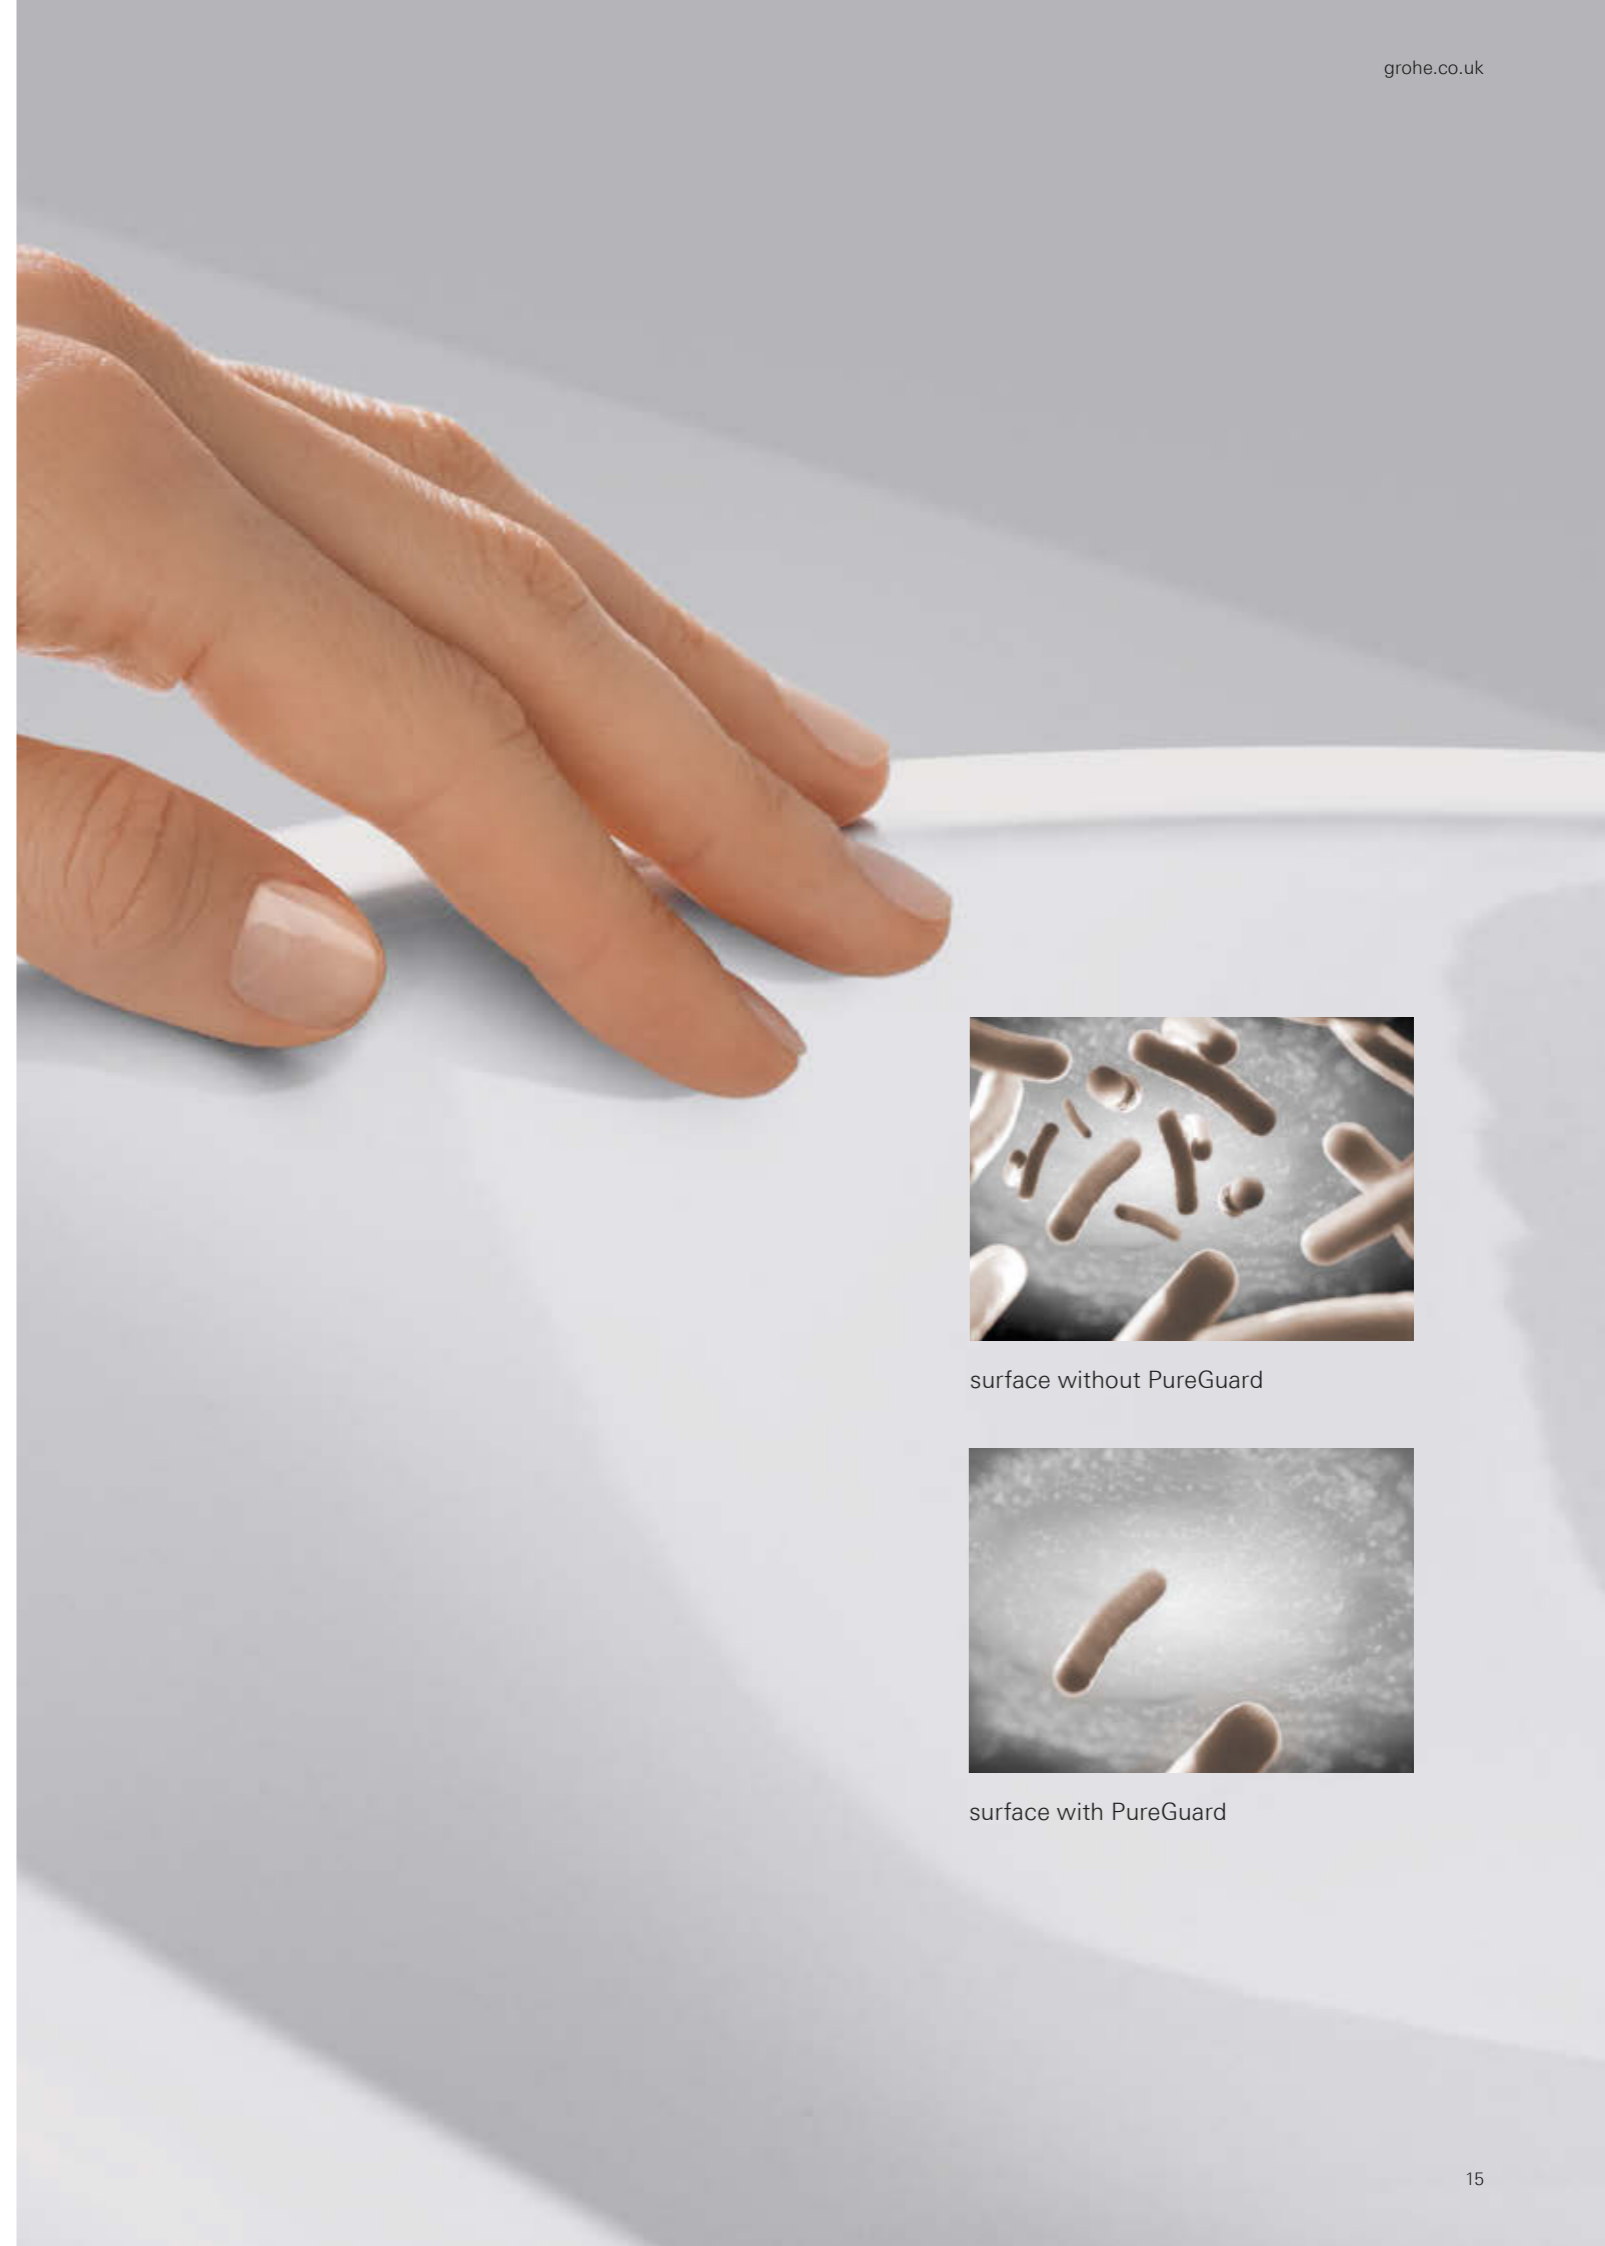

The smooth surface also locks out dirt resulting from limescale and grime and is effortless to clean.

- Keeps your ceramics clean and sparkling white
- Anti-bacterial ions prevent bacteria growth

PUREGUARD