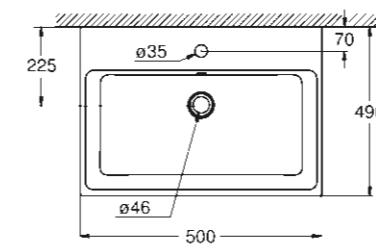

### WASHBASIN

**39 386 00H**  
Wall hung basin  
100 cm

**39 469 00H**  
Wall hung basin  
80 cm

**39 473 00H**  
Wall hung basin  
60 cm

**39 474 00H**  
Wall hung basin  
50 cm

**39 475 00H**  
Countertop basin  
100 cm