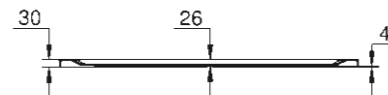

39 308 000*
Universal shower tray 90 cm x 120 cm