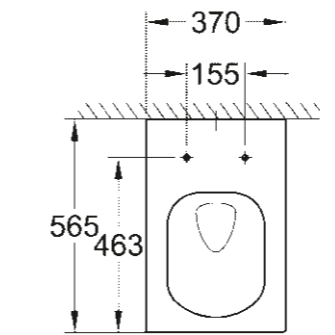

39 244 00H
Wall hung WC
rimless