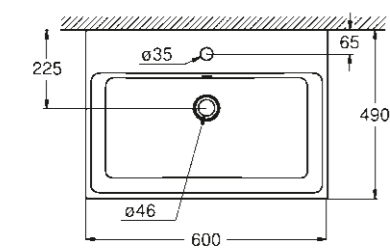

### WASHBASIN

**39 386 00H**  
Wall hung basin  
100 cm

**39 469 00H**  
Wall hung basin  
80 cm

**39 473 00H**  
Wall hung basin  
60 cm

**39 474 00H**  
Wall hung basin  
50 cm

**39 475 00H**  
Countertop basin  
100 cm