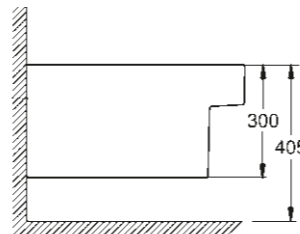

UNIVERSAL SHOWER TRAY COLLECTION

MODERN DESIGN FOR ALL MOUNTING OPTIONS