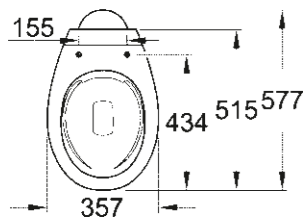

**39 351 000**  
Wall hung WC  
rimless  
Seat & cover soft close  
Quick release function

**39 430 000**  
Floorstanding WC  
rimless

**39 346 000**  
WC closed coupled combination:  
WC, rimless, vertical outlet (39 429 000)  
Cistern side inlet (39 437 000)  
Seat & cover soft close (39 493 000)