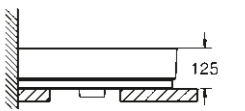

39 477 00H
Countertop basin
60 cm