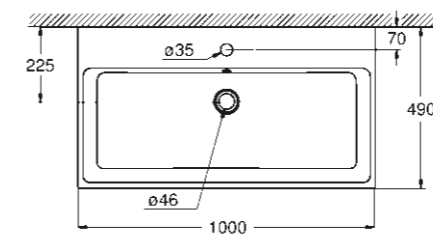

### WASHBASIN

**39 386 00H**  
Wall hung basin  
100 cm

**39 469 00H**  
Wall hung basin  
80 cm

**39 473 00H**  
Wall hung basin  
60 cm

**39 474 00H**  
Wall hung basin  
50 cm

**39 475 00H**  
Countertop basin  
100 cm