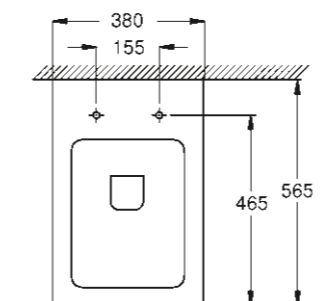

**WC/BIDET**

**39 480 00H**  
Undercounter basin  
50 cm

**39 244 00H**  
Wall hung WC  
rimless

**39 481 00H**  
Vessel basin  
50 cm

**39 485 00H**  
Floorstanding WC back to wall  
rimless

**39 488 000**  
Seat & cover soft close  
quick release function