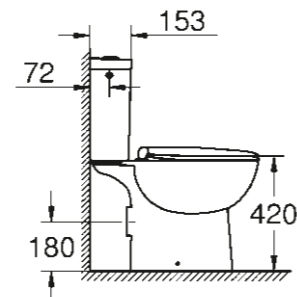

39 437 000
Cistern side inlet