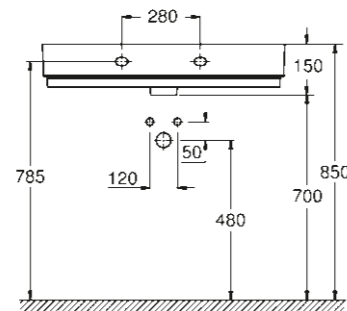

### WASHBASIN

**39 386 00H**  
Wall hung basin  
100 cm

**39 469 00H**  
Wall hung basin  
80 cm

**39 473 00H**  
Wall hung basin  
60 cm

**39 474 00H**  
Wall hung basin  
50 cm

**39 475 00H**  
Countertop basin  
100 cm