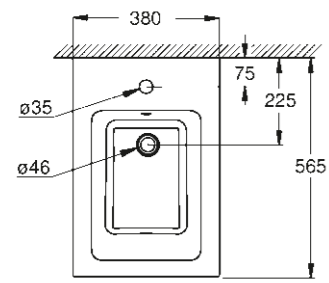

**WC/BIDET**

**39 480 00H**  
Undercounter basin  
50 cm

**39 244 00H**  
Wall hung WC  
rimless

**39 481 00H**  
Vessel basin  
50 cm

**39 485 00H**  
Floorstanding WC back to wall  
rimless

**39 488 000**  
Seat & cover soft close  
quick release function