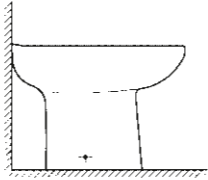

39 438 000
Urinal concealed inlet