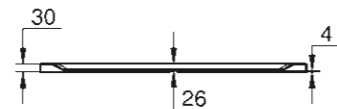

49 534 000*
Waste set horizontal for Universal shower trays