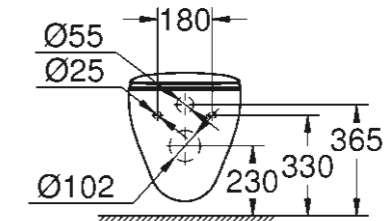

**39 351 000**  
Wall hung WC  
rimless  
Seat & cover soft close  
Quick release function

**39 430 000**  
Floorstanding WC  
rimless

**39 346 000**  
WC closed coupled combination:  
WC, rimless, vertical outlet (39 429 000)  
Cistern side inlet (39 437 000)  
Seat & cover soft close (39 493 000)