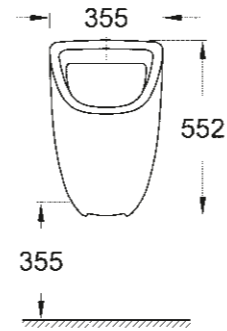

39 439 000
Urinal top inlet