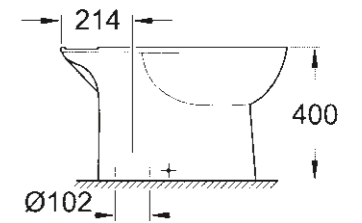

39 493 000
Seat & cover soft close
quick release function
39 492 000
w/o soft close
quick release function