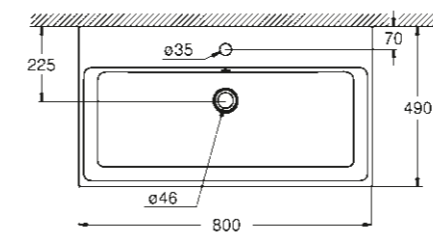

### WASHBASIN

**39 386 00H**  
Wall hung basin  
100 cm

**39 469 00H**  
Wall hung basin  
80 cm

**39 473 00H**  
Wall hung basin  
60 cm

**39 474 00H**  
Wall hung basin  
50 cm

**39 475 00H**  
Countertop basin  
100 cm