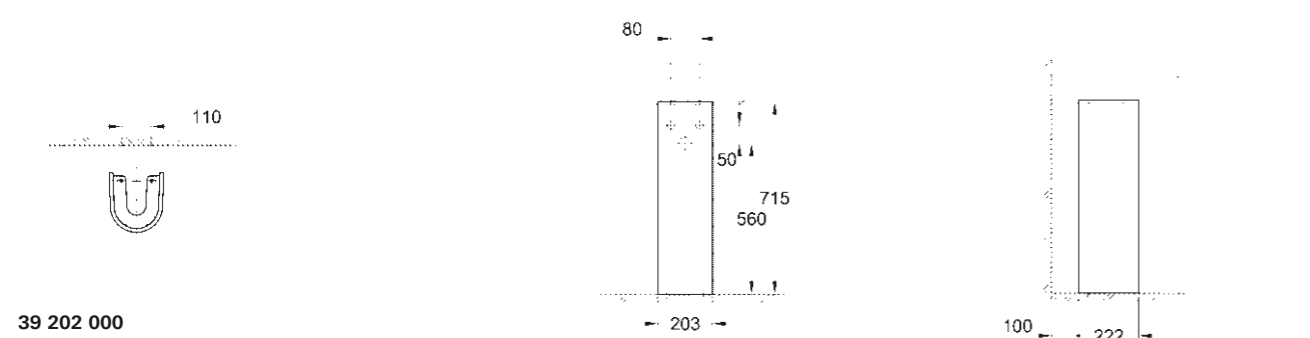

39 202 000
Pedestal for wash basins