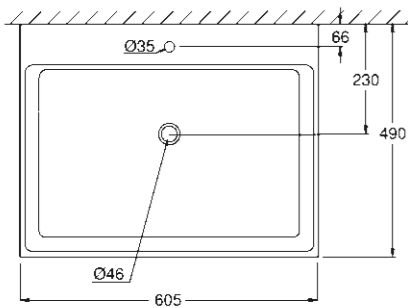

**39 476 00H**  
Countertop basin  
80 cm

**39 477 00H**  
Countertop basin  
60 cm

**39 478 00H**  
Countertop basin  
50 cm

**39 482 00H**  
Vessel basin  
40 cm

**39 479 00H**  
Drop-in basin  
60 cm

**39 483 00H**  
Handrinse basin  
45 cm