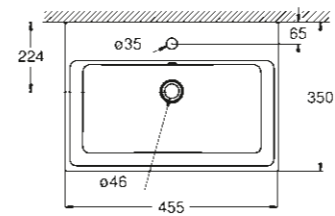

**39 476 00H**  
Countertop basin  
80 cm

**39 477 00H**  
Countertop basin  
60 cm

**39 478 00H**  
Countertop basin  
50 cm

**39 482 00H**  
Vessel basin  
40 cm

**39 479 00H**  
Drop-in basin  
60 cm

**39 483 00H**  
Handrinse basin  
45 cm