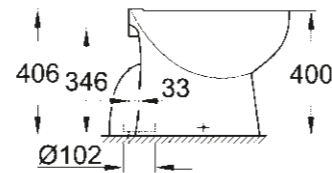

39 429 000
Floorstanding WC for closed coupled combination
rimless, vertical outlet