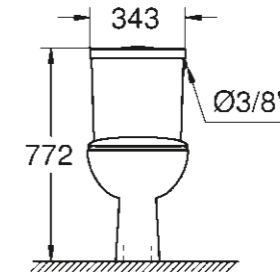

**39 351 000**  
Wall hung WC  
rimless  
Seat & cover soft close  
Quick release function

**39 430 000**  
Floorstanding WC  
rimless

**39 346 000**  
WC closed coupled combination:  
WC, rimless, vertical outlet (39 429 000)  
Cistern side inlet (39 437 000)  
Seat & cover soft close (39 493 000)