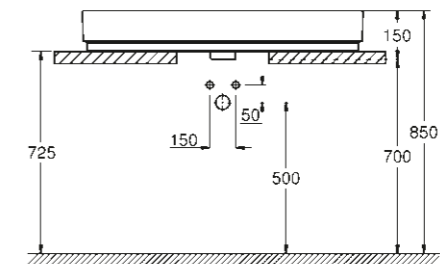

39 477 00H
Countertop basin
60 cm