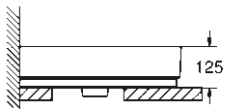

CUBE CERAMIC

A CLEAR STYLE STATEMENT

WASHBASIN