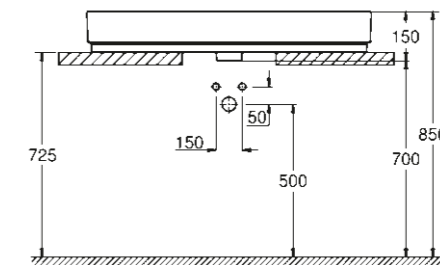

CUBE CERAMIC

A CLEAR STYLE STATEMENT

WASHBASIN