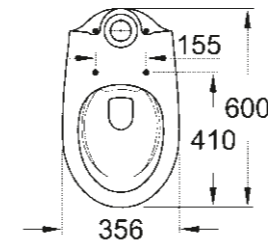

39 349 000
Floorstanding WC for closed coupled combination
rimless, horizontal outlet
39 428 000
boxed rim