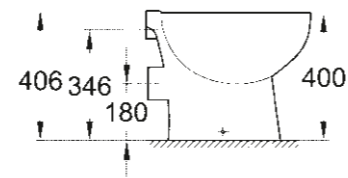

**39 351 000**  
Wall hung WC  
rimless  
Seat & cover soft close  
Quick release function

**39 430 000**  
Floorstanding WC  
rimless

**39 346 000**  
WC closed coupled combination:  
WC, rimless, vertical outlet (39 429 000)  
Cistern side inlet (39 437 000)  
Seat & cover soft close (39 493 000)