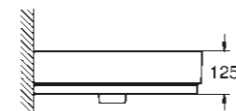

### WASHBASIN

**39 386 00H**  
Wall hung basin  
100 cm

**39 469 00H**  
Wall hung basin  
80 cm

**39 473 00H**  
Wall hung basin  
60 cm

**39 474 00H**  
Wall hung basin  
50 cm

**39 475 00H**  
Countertop basin  
100 cm