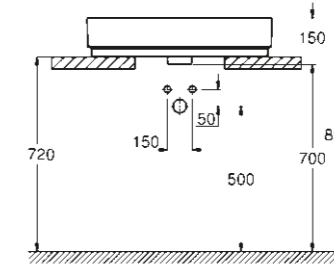

**39 476 00H**  
Countertop basin  
80 cm

**39 477 00H**  
Countertop basin  
60 cm

**39 478 00H**  
Countertop basin  
50 cm

**39 482 00H**  
Vessel basin  
40 cm

**39 479 00H**  
Drop-in basin  
60 cm

**39 483 00H**  
Handrinse basin  
45 cm