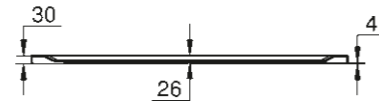

49 533 000*
Waste set vertical for Universal shower trays