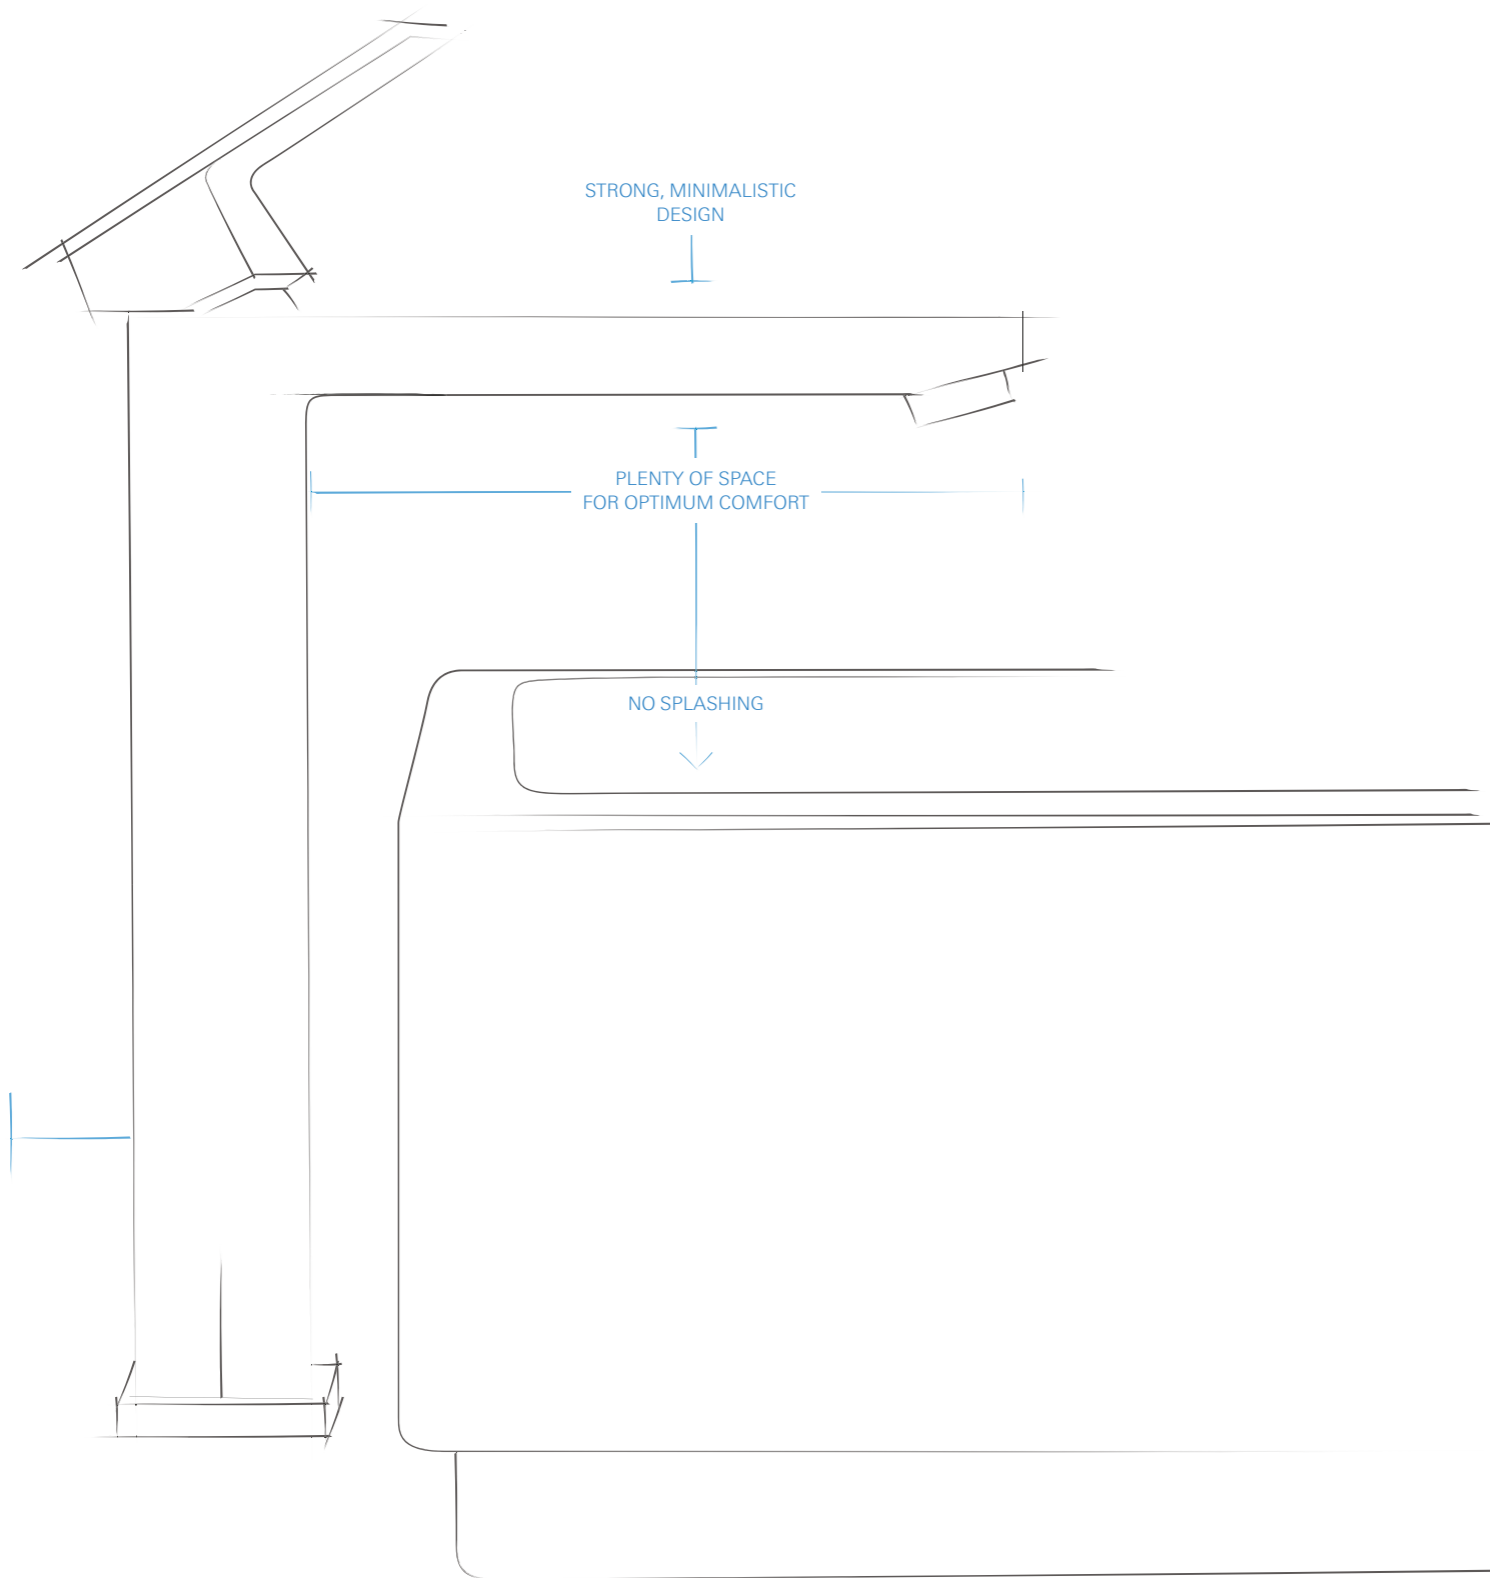

OUR ASPIRATION IS PERFECTION IN EVERY DETAIL **THAT'S WHY WE CREATED PERFECT MATCHES**

With GROHE Ceramics there is no need to rely on guesswork. Our dedicated design team looked at each individual product to determine which basin mixer and basin shapes look best together, guaranteeing you a seamless, complete design aesthetic. In addition, we physically tested our products against three criteria to make sure every suggested combination offers you a perfect match:

- Easy installation
- No splashing during handwashing
- Plenty of space for optimum comfort

“We wanted to establish a natural relationship between two objects.”

MICHAEL SEUM, GROHE VICE PRESIDENT DESIGN