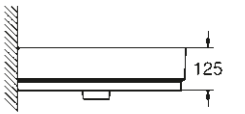

### WASHBASIN

**39 386 00H**  
Wall hung basin  
100 cm

**39 469 00H**  
Wall hung basin  
80 cm

**39 473 00H**  
Wall hung basin  
60 cm

**39 474 00H**  
Wall hung basin  
50 cm

**39 475 00H**  
Countertop basin  
100 cm