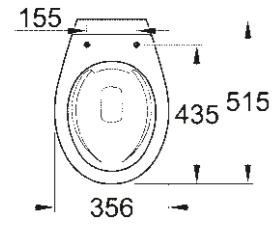

39 430 000
Floorstanding WC
rimless