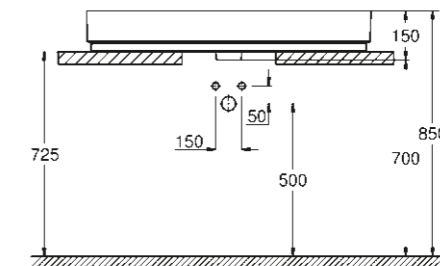

### WASHBASIN

**39 386 00H**  
Wall hung basin  
100 cm

**39 469 00H**  
Wall hung basin  
80 cm

**39 473 00H**  
Wall hung basin  
60 cm

**39 474 00H**  
Wall hung basin  
50 cm

**39 475 00H**  
Countertop basin  
100 cm