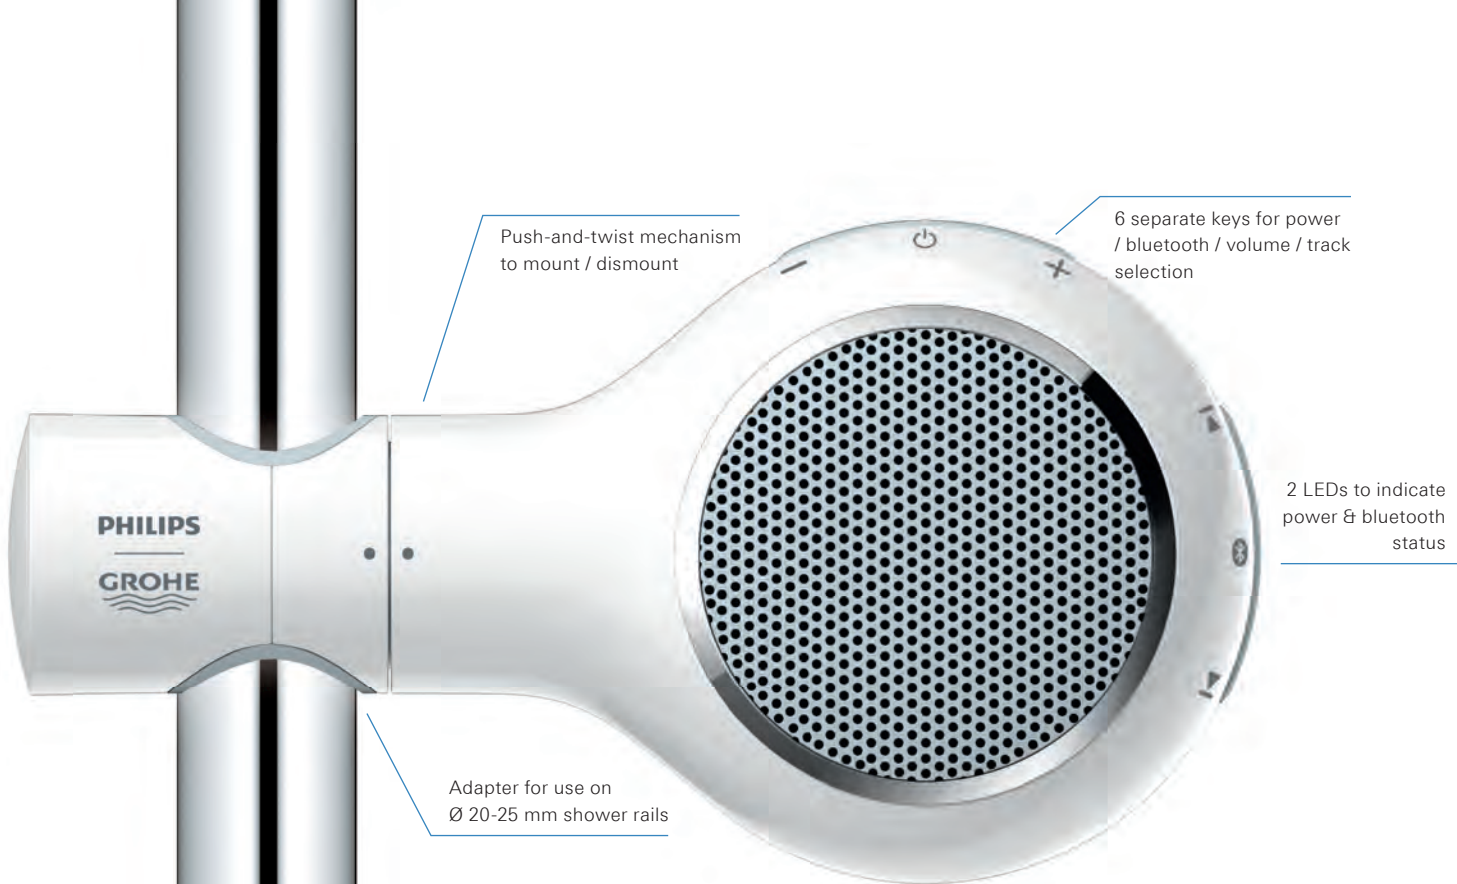

- Bluetooth – wireless music streaming with a range of up to 10 m
- High quality audio experience thanks to PHILIPS sound technology
- Waterproof (IPx6) – 100 % suitable for use in your bath or shower
- Simple and fast installation on your shower rail (Ø 20-25 mm)
- Easy to use – also under the shower
- ShockProof – tested to withstand a fall from 1.3 m height
- Induction charging

AQUATUNES

26 268 L00

Bluetooth shower speaker 220 V
Complete set

ACCESSORIES

26 324 L00

Induction charging base 220 V

26 323 L00

Holder for Ø 20-25 mm rails

Push-and-twist mechanism to mount / dismount

6 separate keys for power / bluetooth / volume / track selection

2 LEDs to indicate power & bluetooth status

Adapter for use on Ø 20-25 mm shower rails

PHILIPS
GROHE