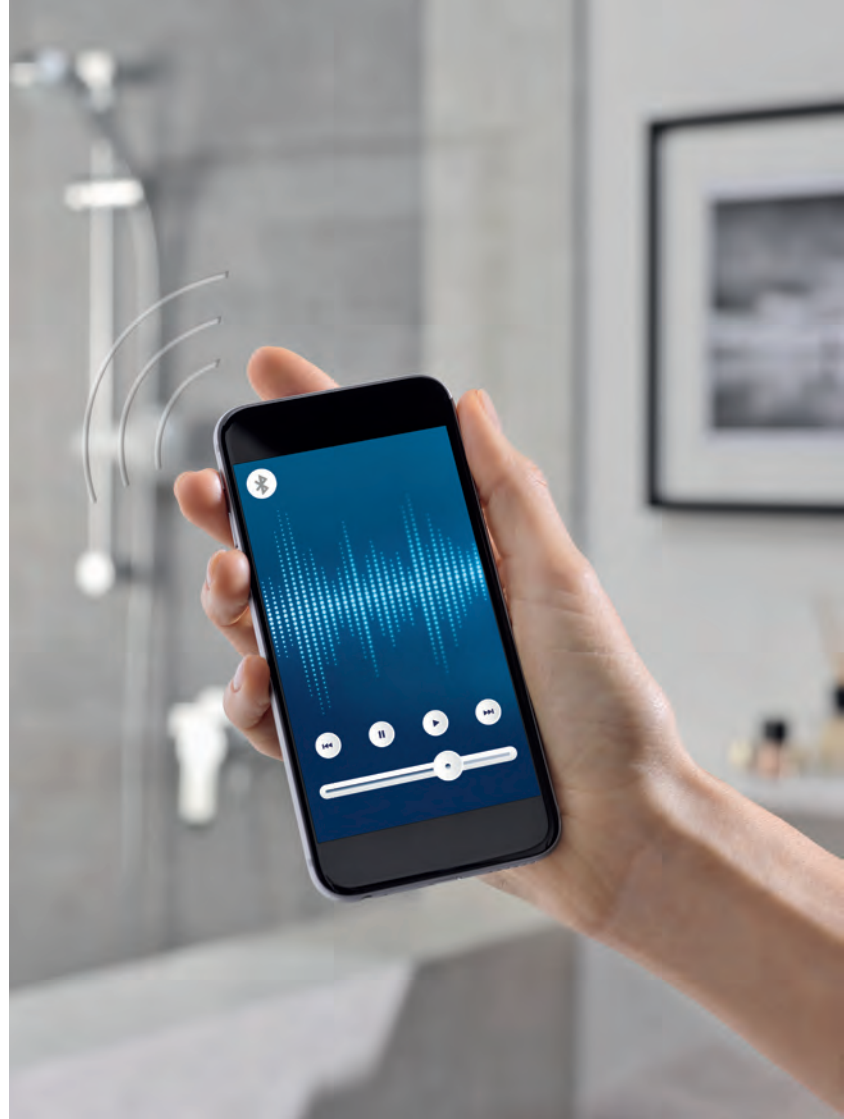

- Bluetooth – wireless music streaming with a range of up to 10 m
- High quality audio experience thanks to PHILIPS sound technology
- Waterproof (IPx6) – 100 % suitable for use in your bath or shower
- Simple and fast installation on your shower rail (Ø 20-25 mm)
- Easy to use – also under the shower
- ShockProof – tested to withstand a fall from 1.3 m height
- Induction charging

Push-and-twist mechanism to mount / dismount

6 separate keys for power / bluetooth / volume / track selection

2 LEDs to indicate power & bluetooth status

Adapter for use on Ø 20-25 mm shower rails

PHILIPS
GROHE